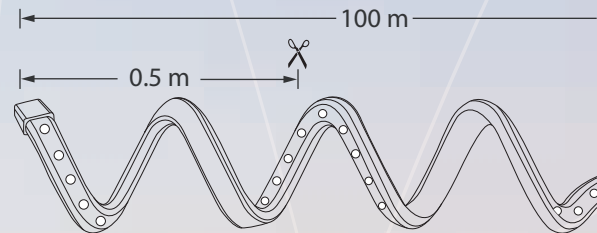

120VAC	2 Wires	120°	60 LED/m	4.8 w/m	73 CRI	Mono-Chromatic	1/box
Indoor	Outdoor						

Wide Loyal Development Ltd. • Los Angeles, CA • Seattle, WA • Vancouver, BC

US & Canada: 1-888-303-0931 (Toll Free) Fax: 1-888-303-0932 website: www.wideloyal.com e-mail: sales@wideloyal.com