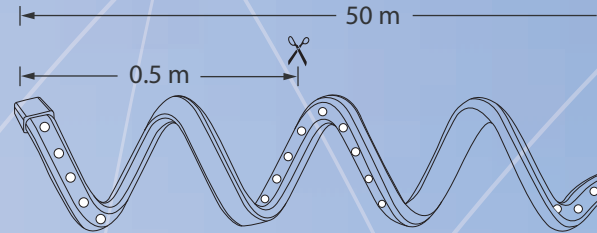

120VAC	2 Wires	120°	60 LED/m	14.4 w/m	82 CRI	Mono-Chromatic	1/box
Indoor	Outdoor